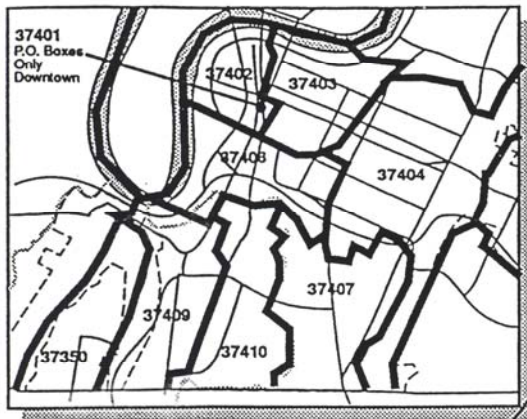

Downtown Inset